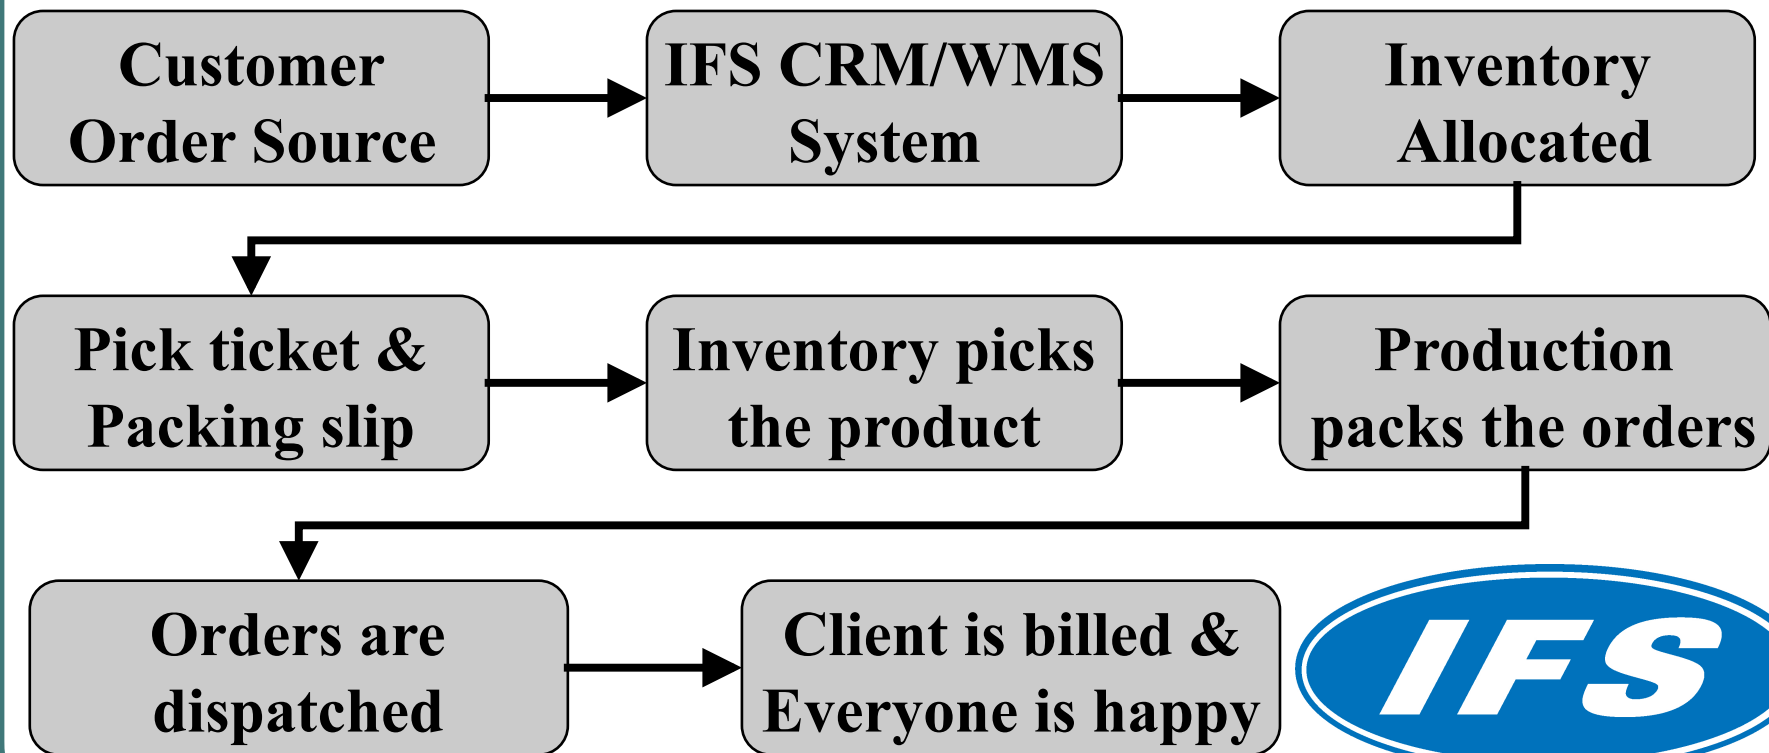

# Production Fulfilling a Goal

imagine fulfillment services

# IFS Warehouse – built 2002

- 150,000 Sq Ft
- Ambient Temperature
- 24 hr Surveillance

imagine fulfillment services

# The Order Fulfillment Process

imagine fulfillment services

imagine fulfillment services